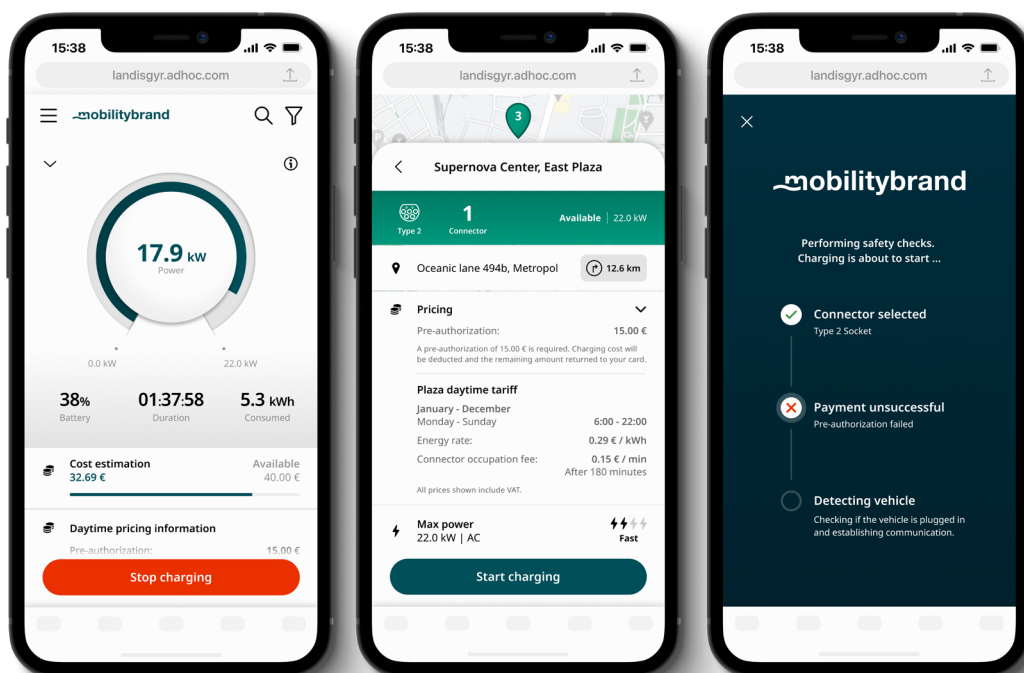

Manage any OCPP
EV charging station

Your app, your brand
Fully white label

Public, workplace, fleet & home
charging scenarios

Extensive API support

Introducing our Ad-hoc charging solution.

Easily monitor your charging session's duration, power usage, and energy consumption in real-time, giving you full control over your charging experience.

Real-Time Availability

Seamless Payments

User-Friendly Map

Easily locate nearby charging stations with customisable filters.

Customer Support

E-mail and telephone number information to contact support in times of trouble.

Instant Access

17.9 kW
Power

0.0 kW 22.0 kW

Charging Data

Real-time information about session duration, power and consumed energy.

Secure and private