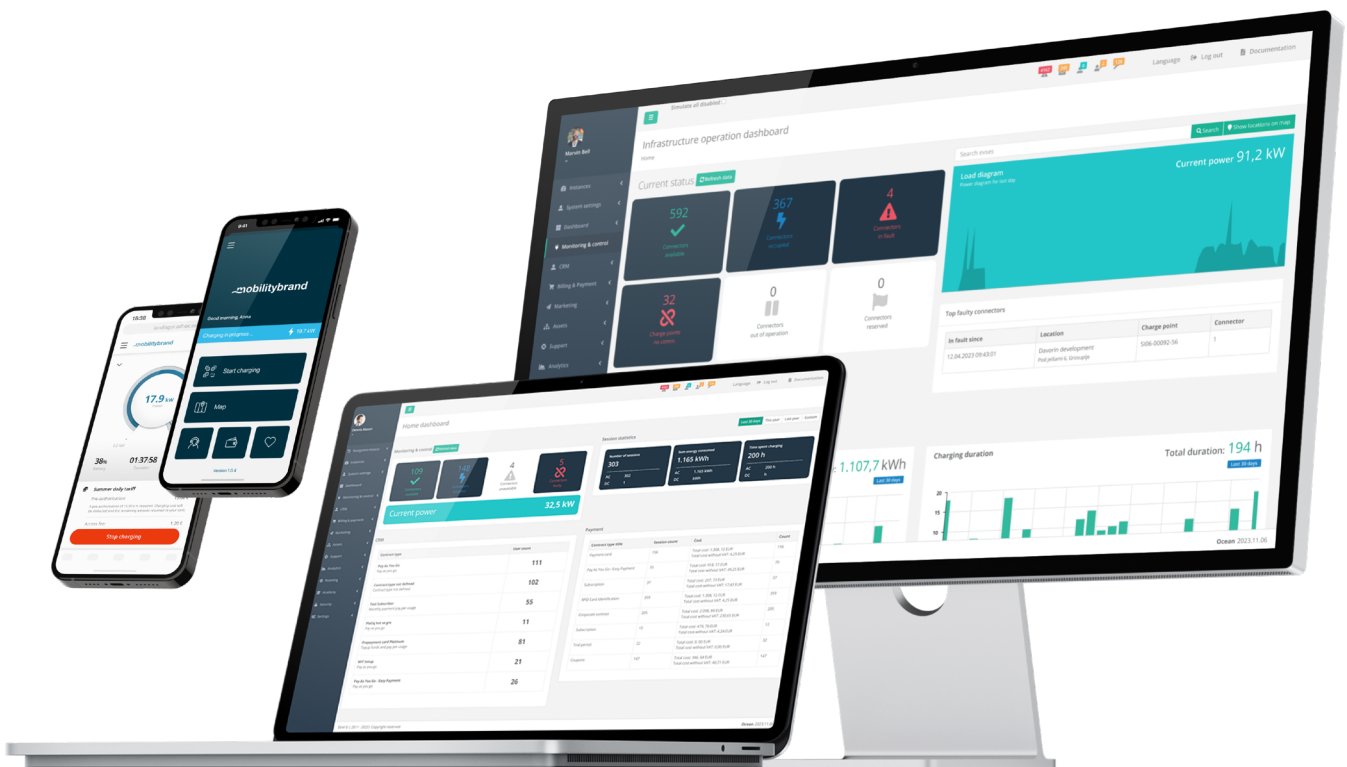

SaaS for large-scale EV charging providers

- 25 000 +** Managed and controlled charge points
- 410 000 +** Managed EV drivers
- 300 000 +** Roaming charge points
- 110 +** Plug&Play integrated charger models

Manage any OCPP
EV charging station

Your app, your brand
Fully white label

Public, workplace, fleet & home
charging scenarios

Extensive API support

Introducing our Ad-hoc charging solution.

Easily monitor your charging session's duration, power usage, and energy consumption in real-time, giving you full control over your charging experience.

Real-Time Availability

Seamless Payments

User-Friendly Map

Easily locate nearby charging stations with customisable filters.

Customer Support

E-mail and telephone number information to contact support in times of trouble.

Instant Access

17.9 kW
Power

0.0 kW 22.0 kW

Charging Data

Real-time information about session duration, power and consumed energy.

Secure and private